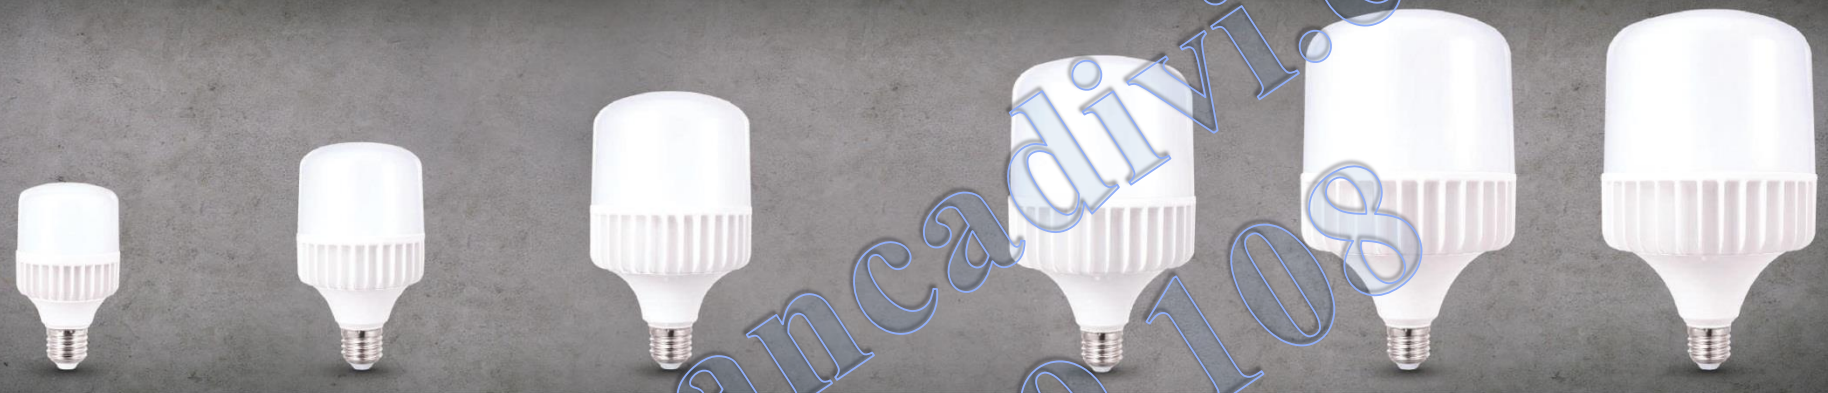

Power Consumption	15W
Rating	220V/60Hz
Rated Light Speed	1120lm
Color Temperature	3000K / 6500K
Weight	164g
Material	AL PC
Product Size	φ65×117mm
Socket Size	26mm

We use genuine LED Chip by LG Innotek

Power Consumption	20W
Rating	220V/60Hz
Rated Light Speed	1500lm / 1800lm
Color Temperature	3000K / 6500K
Weight	274g
Material	AL PC
Product Size	φ80×140mm
Socket Size	26mm

We use genuine LED Chip by LG Innotek

Power Consumption	30W
Rating	220V/60Hz
Rated Light Speed	2800lm / 2900lm
Color Temperature	3000K / 6500K
Weight	474g
Material	AL PC
Product Size	φ100×168mm
Socket Size	26mm

We use genuine LED Chip by LG Innotek

Power Consumption	40W	40W
Rating	220V/60Hz	220V/60Hz
Rated Light Speed	3300lm / 3500lm	3400lm / 3700lm
Color Temperature	3000K / 6500K	3000K / 6500K
Weight	574g	666g
Material	AL PC	AL PC
Product Size	φ120×220mm	φ120×220mm
Socket Size	26mm	39mm

We use genuine LED Chip by LG Innotek

Power Consumption	50W	50W
Rating	220V/60Hz	220V/60Hz
Rated Light Speed	4000lm / 5000lm	3800lm / 4200lm
Color Temperature	3000K / 6500K	3000K / 6500K
Weight	708g	787g
Material	AL PC	AL PC
Product Size	φ140×227mm	φ140×247mm
Socket Size	26mm	39mm

We use genuine LED Chip by LG Innotek

Power Consumption	60W	60W
Rating	220V/60Hz	220V/60Hz
Rated Light Speed	5500lm	4500lm / 5000lm
Color Temperature	3000K / 6500K	3000K / 6500K
Weight	662g	791g
Material	AL PC	AL PC
Product Size	φ140×227mm	φ140×247mm
Socket Size	26mm	39mm

We use genuine LED Chip by LG Innotek