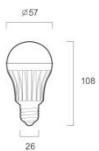

- **Saves up to 80%** More energy
- **Long Life** Has longer life compared to three-wave length lamps
- **No Hg/Co** Eco-friendly | Mercury-free | Lead-free

- Warm White
- Cool White

Aluminium Die Casting
8.5W 26base
Giá: 125.000đ

Power Consumption	8.5W
Rating	220V,60Hz
Rated Light Speed	720lm / 10lm
Color Temperature	2700K / 6500K
Color Rendering	80 or more
Weight	94g
Material	AL_PC
Product Size	φ57×108mm
Socket Size	26mm