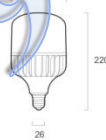

Cream Bulb 40W
Giá: 374.000đ
26 base
39 base

Power Consumption	40W	40W
Rating	220V/60Hz	220V/60Hz
Rated Light Speed	3300lm / 3500lm	3400lm / 3700lm
Color Temperature	3000K / 6500K	3000K / 6500K
Weight	574g	666g
Material	AL PC	AL PC
Product Size	φ120×220mm	φ120×220mm
Socket Size	26mm	39mm

We use genuine LED Chip by LG Innotek