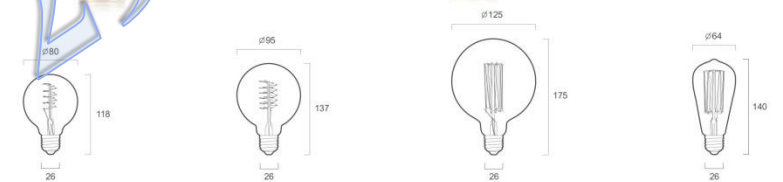

Antique Lamp

City Lighting

Antique Lamp Filament **65W**

G80 26base
Giá: 99.000đ

Power Consumption	65W
Rating	220V/60Hz
Color Temperature	2000K
Weight	43g
Material	Glass
Product Size	φ80×118mm
Socket Size	26mm

G95 26base
Giá: 116.000đ

Power Consumption	65W
Rating	220V/60Hz
Color Temperature	2000K
Weight	55g
Material	Glass
Product Size	φ95×137mm
Socket Size	26mm

G125 26base
Giá: 151.000đ

Power Consumption	65W
Rating	220V/60Hz
Color Temperature	2000K
Weight	87g
Material	Glass
Product Size	φ125×175mm
Socket Size	26mm

ST64 26base
Giá: 81.000đ

Power Consumption	65W
Rating	220V/60Hz
Color Temperature	2000K
Weight	45g
Material	Glass
Product Size	φ64×140mm
Socket Size	26mm